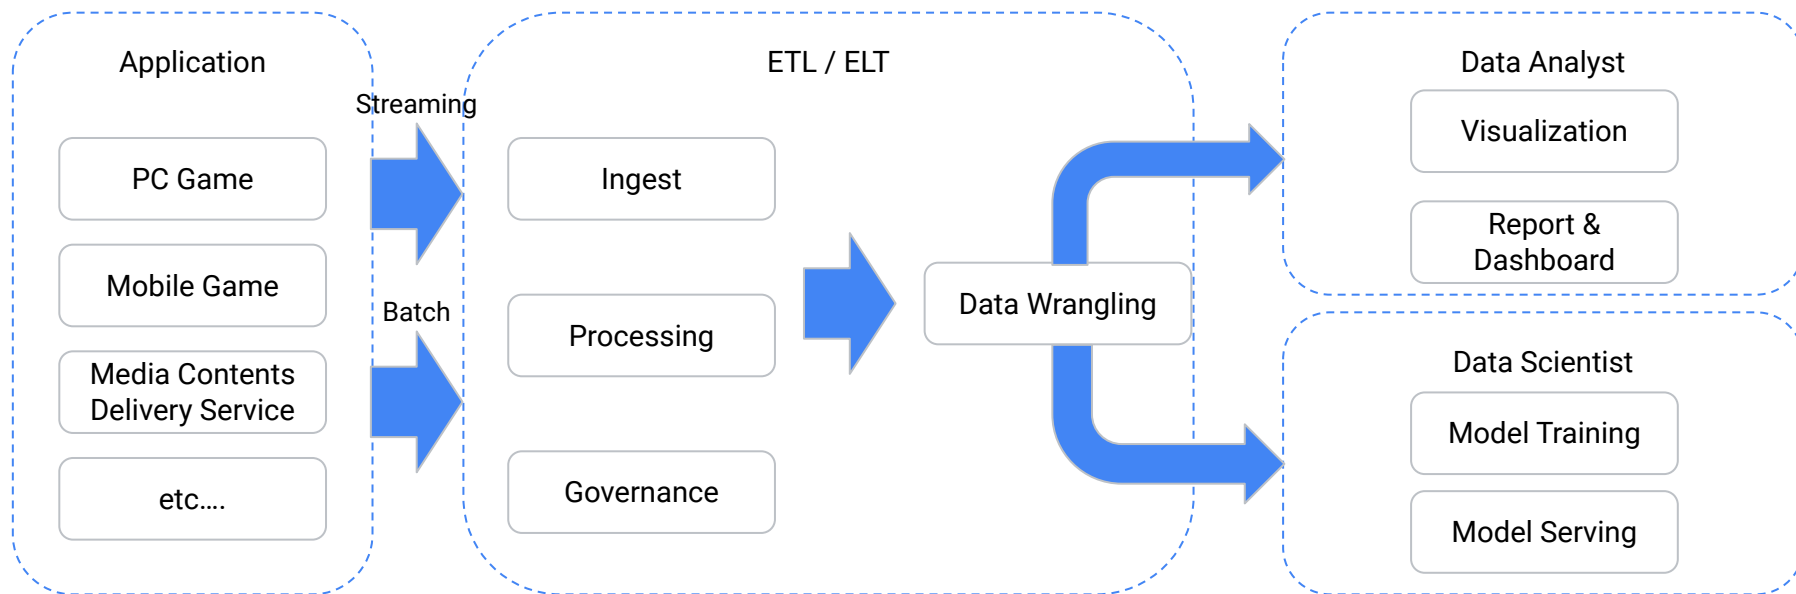

Conceptual Data Pipeline