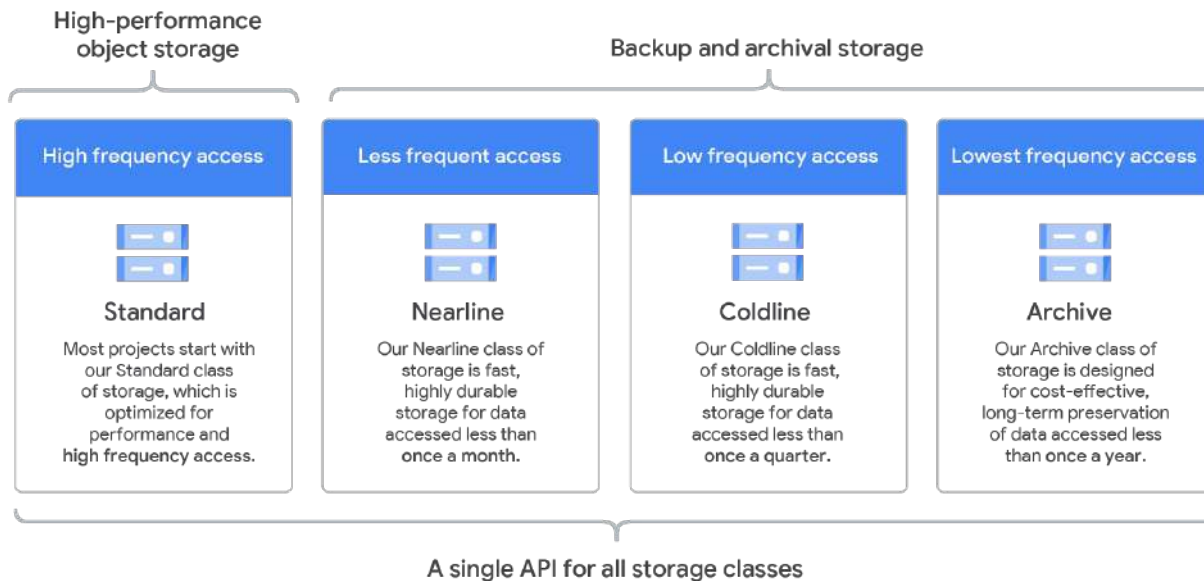

Google Cloud Storage Class